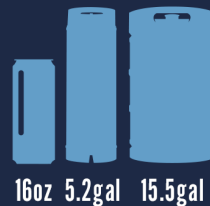

El Segundo BREWING COMPANY

SMOOTH DEEP BLUES

ABV- 6.8% · Hops- Strata, Citra, Amarillo

The Ocean...a place of adventure and solitude. Whether patiently waiting for that perfect wave or resting out beyond the line-up soaking in peace and mother nature...you can take comfort in knowing that the smooth deep blues of the West Coast, the ocean and IPA, will always be there for you. Resting upon the shore sits a beer so fresh, so dank, and so indiscreetly loaded with Strata hops you may feel inclined to trade in the board for a beach chair and unwind in the California sunshine as you sip on the can in your hand.