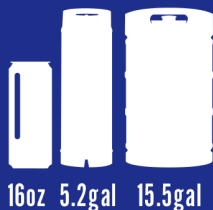

# STEVE AUSTIN'S BROKEN SKULL BEER

ABV- 4.8% - Absolutely Crushable.

This beer is our take on the classic American Lager. Made for the working man and woman, this beer is brewed with the finest American-grown barley and hops and is the ultimate reward for a hard days work. Coming in at 4.8%, this beer goes down easier than a 3-day weekend. Cheers!

# BROKEN SKULL

*American Lager*

16oz 5.2gal 15.5gal

Brewed & Canned at El Segundo Brewing Company

Independently Owned, Since 2011