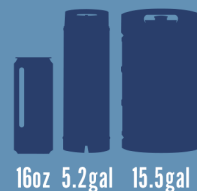

El Segundo BREWING COMPANY

ABV- 7.2% · Hops- An astronomic amount of Strata, plus a couple atmospheric ones

We've said it once before and we'll say it again... sometimes you fall in love with a hop so much that you have no choice but to name a beer after it. And what's not to love? Strata's like the person that made a big entrance at the party and now everyone wants to hang out with them. And now's your chance to hangout with our new favorite hop. So pour this beauty into your favorite glass and spend some time getting to know all that we love about Strata. Cheers!